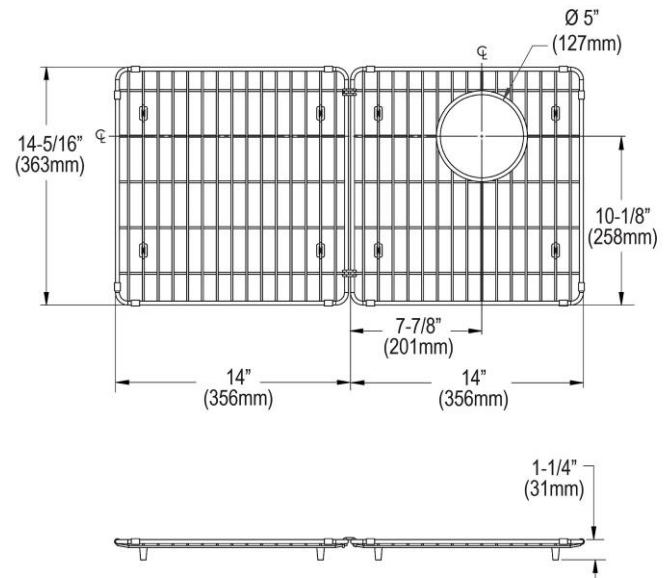

Material:	Stainless Steel
Dimensions:	28-1/4" x 14-5/16" x 1-1/4"
Fits Bowl Size(s):	30-5/16" x 16-13/32"

Special Note: For bowls with rear right drain opening.

A Century of Tradition and Quality.

For more than 100 years, Elkay has been making innovative products and providing exceptional customer care. We take pride in offering plumbing products that make life easier, inspire change and leave the world a better place.

[Clean and Care Manual (PDF)](#)

[Clean and Care Manual (PDF)](#)

[Warranty (PDF)](#)